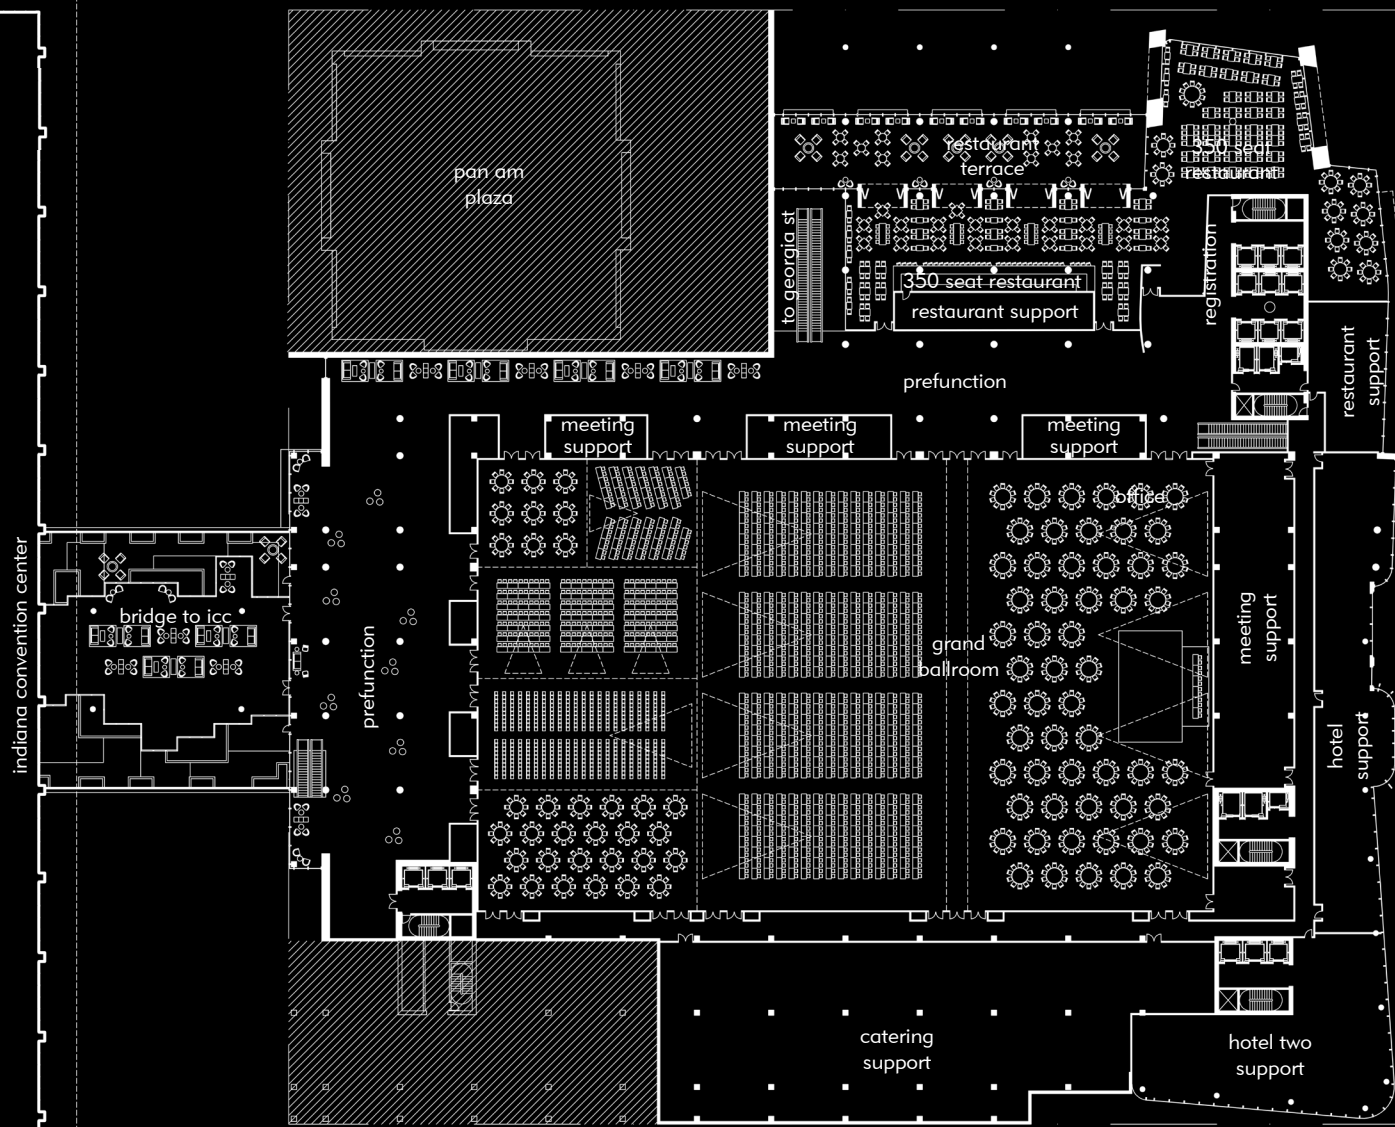

KITE

Convention Center Hotel and Ballroom

October 16 2018

 RATIO

ground level plan

ballroom level plan

Architecture
Preservation
Interior Design
Landscape Architecture
Urban Design + Planning
Graphic Design