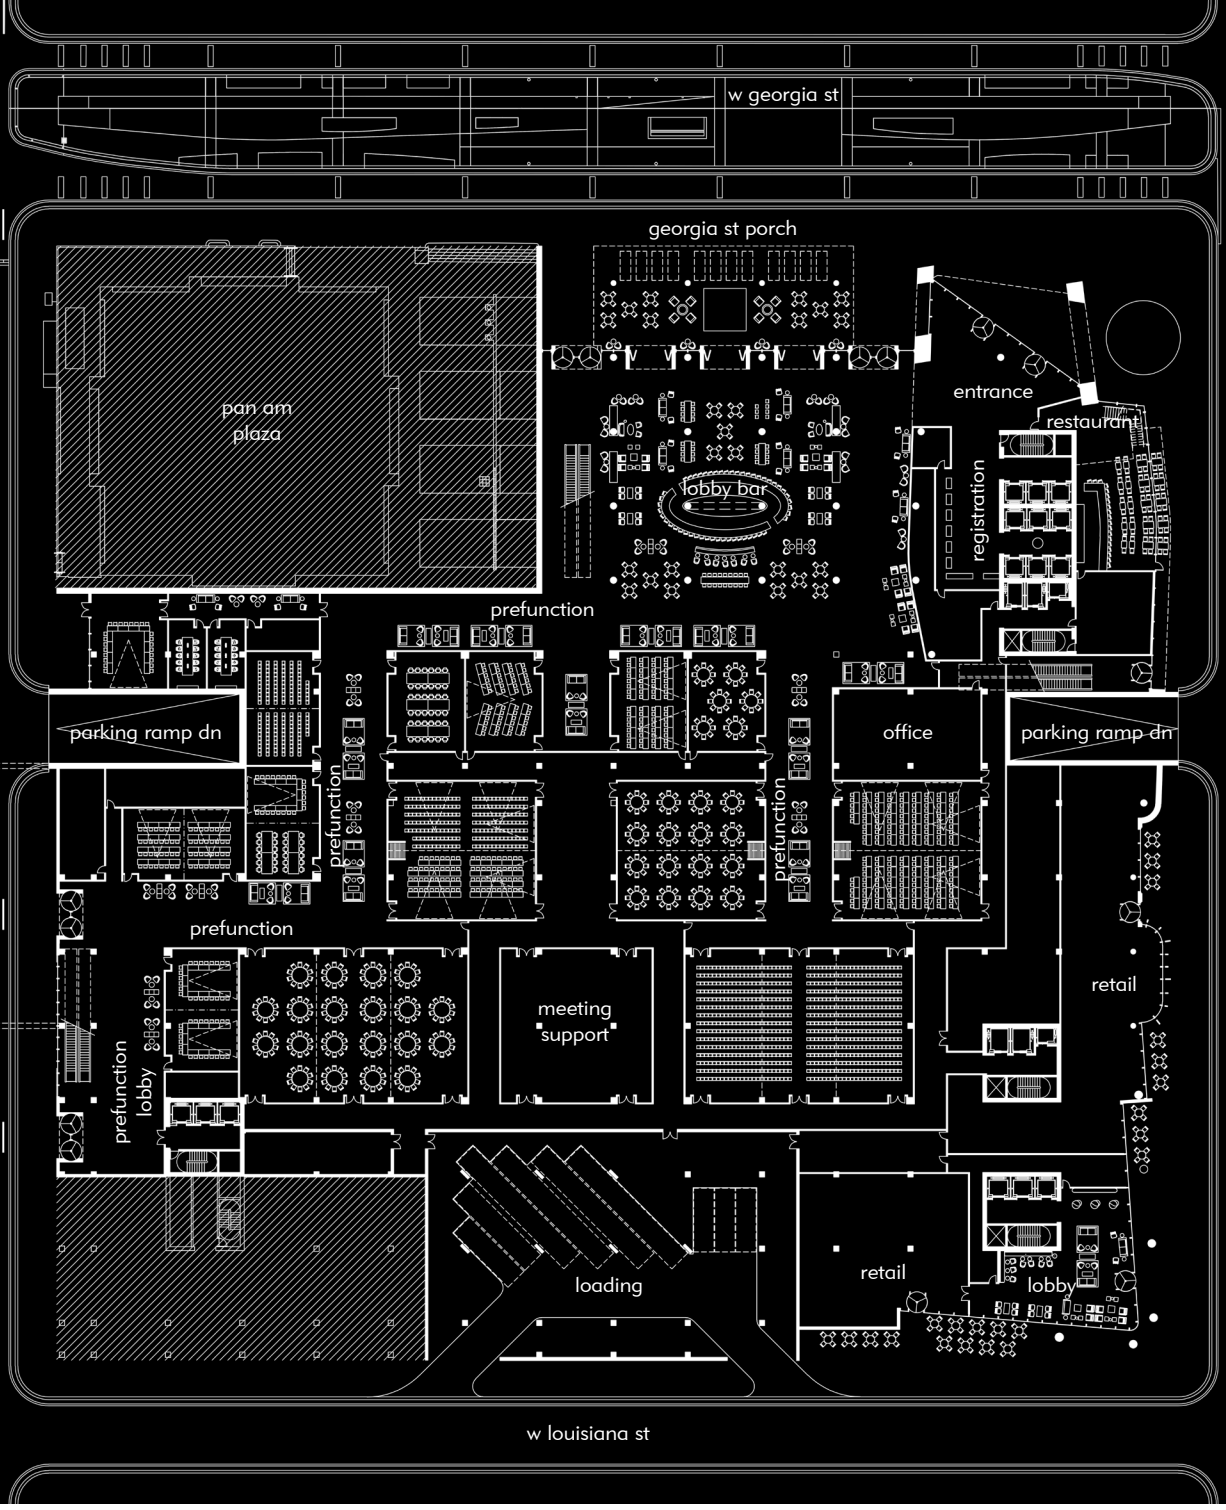

KITE

Convention Center Hotel and Ballroom

October 16 2018

 RATIO

ground level plan

ballroom level plan

Architecture
Preservation
Interior Design
Landscape Architecture
Urban Design + Planning
Graphic Design